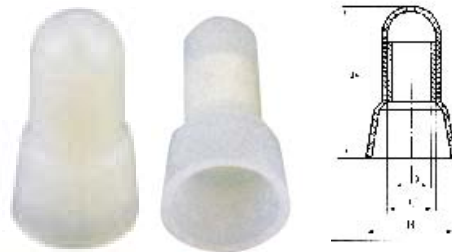

T2

T3

Power line buckle

312-3
375-4
0811
1813
1216

Power line buckle

Flat	Round
2P-4	5N-4
3P-4	5P-4
3W-1	6N-4
4N-4	6P-4
4K-4	6N3-4
	6P3-4
	7N-2
	7P-2

Double wings screw on wire connectors

CHS-P1

CHS-P2

CHS-P3

CHS-P4

Safety-type wire joints

CHS-φ 3
CHS-φ 4
CHS-φ 5
CHS-φ 6
CHS-φ 7
CHS-φ 8
CHS-φ 10

Screw on wire connectors

CHS-P71
CHS-P72
CHS-P73
CHS-P74
CHS-P75

Spiral wrapping bands