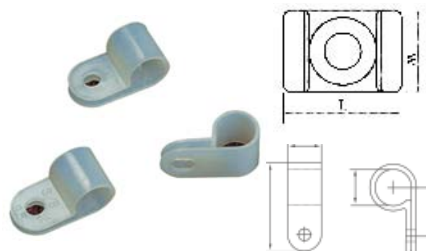

T2

T3

Power line buckle

312-3
375-4
0811
1813
1216

Power line buckle

Flat	Round
2P-4	5N-4
3P-4	5P-4
3W-1	6N-4
4N-4	6P-4
4K-4	6N3-4
	6P3-4
	7N-2
	7P-2

Double wings screw on wire connectors

CHS-P1

CHS-P2

CHS-P3

CHS-P4

Safety-type wire joints

CHS-φ 3
CHS-φ 4
CHS-φ 5
CHS-φ 6
CHS-φ 7
CHS-φ 8
CHS-φ 10

Screw on wire connectors

CHS-P71
CHS-P72
CHS-P73
CHS-P74
CHS-P75

Spiral wrapping bands

SWB-06
SWB-08
SWB-10
SWB-12
SWB-15
SWB-19
SWB-24

Vinyl wire end caps

V-1.25 V-100
V-2 V-125
V-3.5 V-150
V-5.5 V-200
V-8 V-250
V-14 V-325
V-22 V-400
V-38 V-500
V-60 V-630
V-80

R type cable clamps

S-1/8R S-5/8R
S-3/16R S-3/4R
S-1/4R S-1R
S-5/16R S-17/16R
S-3/8R S-5/4R
S-1/2R S-3/2R