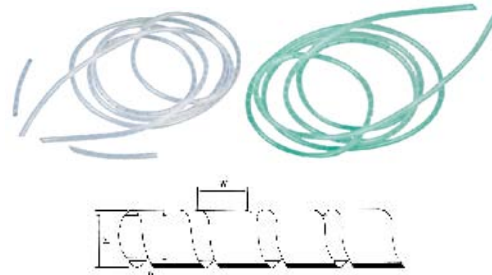

T2

T3

Power line buckle

312-3
375-4
0811
1813
1216

Power line buckle

Flat	Round
2P-4	5N-4
3P-4	5P-4
3W-1	6N-4
4N-4	6P-4
4K-4	6N3-4
	6P3-4
	7N-2
	7P-2

Double wings screw on wire connectors

CHS-P1

CHS-P2

CHS-P3

CHS-P4

Safety-type wire joints

CHS-φ 3
CHS-φ 4
CHS-φ 5
CHS-φ 6
CHS-φ 7
CHS-φ 8
CHS-φ 10

Screw on wire connectors

CHS-P71
CHS-P72
CHS-P73
CHS-P74
CHS-P75

Spiral wrapping bands

SWB-06
SWB-08
SWB-10
SWB-12
SWB-15
SWB-19
SWB-24

Vinyl wire end caps

V-1.25 V-100
V-2 V-125
V-3.5 V-150
V-5.5 V-200
V-8 V-250
V-14 V-325
V-22 V-400
V-38 V-500
V-60 V-630
V-80

R type cable clamps

S-1/8R S-5/8R
S-3/16R S-3/4R
S-1/4R S-1R
S-5/16R S-17/16R
S-3/8R S-5/4R
S-1/2R S-3/2R