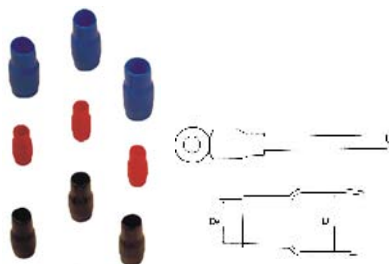

T2

T3

Power line buckle

312-3
375-4
0811
1813
1216

Power line buckle

Flat	Round
2P-4	5N-4
3P-4	5P-4
3W-1	6N-4
4N-4	6P-4
4K-4	6N3-4
	6P3-4
	7N-2
	7P-2

Double wings screw on wire connectors

CHS-P1

CHS-P2

CHS-P3

CHS-P4

Safety-type wire joints

CHS-φ 3
CHS-φ 4
CHS-φ 5
CHS-φ 6
CHS-φ 7
CHS-φ 8
CHS-φ 10

Screw on wire connectors

CHS-P71
CHS-P72
CHS-P73
CHS-P74
CHS-P75

Spiral wrapping bands

SWB-06
SWB-08
SWB-10
SWB-12
SWB-15
SWB-19
SWB-24

Vinyl wire end caps

V-1.25 V-100
V-2 V-125
V-3.5 V-150
V-5.5 V-200
V-8 V-250
V-14 V-325
V-22 V-400
V-38 V-500
V-60 V-630
V-80

R type cable clamps

S-1/8R S-5/8R
S-3/16R S-3/4R
S-1/4R S-1R
S-5/16R S-17/16R
S-3/8R S-5/4R
S-1/2R S-3/2R