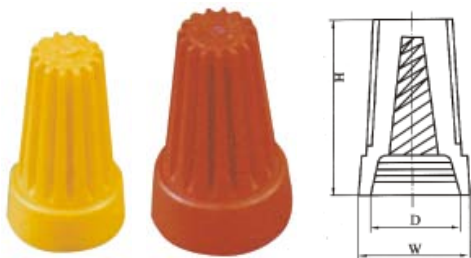

T2

T3

Power line buckle

312-3
375-4
0811
1813
1216

Power line buckle

Flat	Round
2P-4	5N-4
3P-4	5P-4
3W-1	6N-4
4N-4	6P-4
4K-4	6N3-4
	6P3-4
	7N-2
	7P-2

Double wings screw on wire connectors

CHS-P1

CHS-P2

CHS-P3

CHS-P4

Safety-type wire joints

CHS-φ 3
CHS-φ 4
CHS-φ 5
CHS-φ 6
CHS-φ 7
CHS-φ 8
CHS-φ 10

Screw on wire connectors

CHS-P71
CHS-P72
CHS-P73
CHS-P74
CHS-P75

Spiral wrapping bands

SWB-06
SWB-08
SWB-10
SWB-12
SWB-15
SWB-19
SWB-24

Vinyl wire end caps

V-1.25 V-100
V-2 V-125
V-3.5 V-150
V-5.5 V-200
V-8 V-250
V-14 V-325
V-22 V-400
V-38 V-500
V-60 V-630
V-80

R type cable clamps

S-1/8R S-5/8R
S-3/16R S-3/4R
S-1/4R S-1R
S-5/16R S-17/16R
S-3/8R S-5/4R
S-1/2R S-3/2R